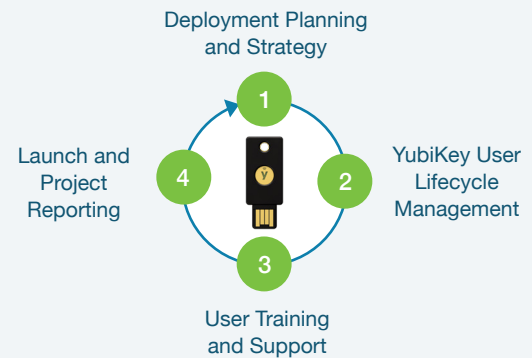

Deployment 360 Program

A turnkey program packaging all of the essential elements and expertise to ensure your successful YubiKey deployment

Workshops

Interactive sessions designed to help jump start YubiKey integrations and deployments

Technical Implementation Projects

Tailored projects designed to facilitate your YubiKey technical implementations

Professional Services Resources

Dedicated or on-demand resources to assist with your technical integration and operational deployment challenges

Custom Engagements

Discovery-based custom workshops and projects designed to fit your specific needs

Professional Services Deployment Process

Professional Services Activities

Technical Integration Services